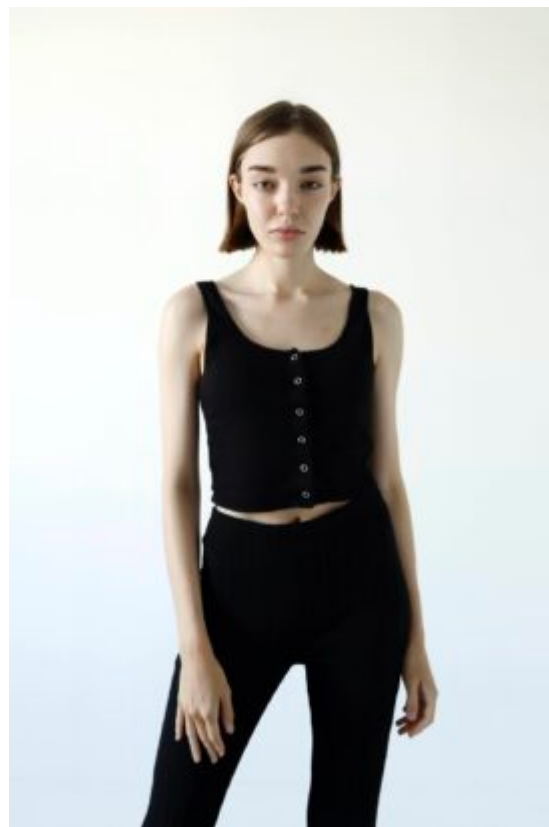

TRUE MODELS

Liza Bocharnikova

174 | 77 / 61 / 87 / 39 | Light Brown / Blue